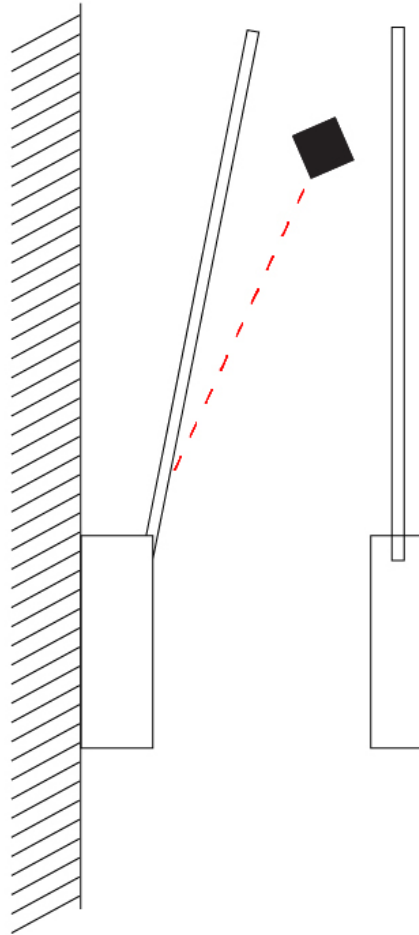

PROJECT	
TYPE	
SPECIFIER	
QUANTITY	
DATE	

SPILLO 1 ROD SURFACE

D42037- -

base number
 Color Temperature Finish Options

- To build a product code in our configurator select the specify button on the base model # product page
- To build a manual product code on this datasheet choose from the options listed below in blue font and add the suffix to the base model #

GENERAL

Series: Spillo
 Subseries: Spillo 1 Rod
 Partner: Icone
 Division: Design
 Installation: Surface
 Product Type: Wall Surface
 Mounting Location: Wall
 Light Distribution: Adjustable

PHYSICAL

Shape: Rectangle
 Width (mm): 32
 Width (in): 1 ¼
 Height (mm): 970
 Height (in): 38 ¾
 Extension (mm): 860
 Extension (in): 33 ⅞
 Fixture Finish: WHI / WHC / BLK / BGD
 Fixture Material: Brass

SPILLO 1 ROD SURFACE

D42037-

PROJECT

TYPE

SPECIFIER

QUANTITY

DATE

D

GENERAL

Series: Spillo
 Subseries: Spillo 1 Rod
 Partner: Icone
 Division: Design
 Installation: Recessed
 Product Type: Wall Recessed
 Mounting Location: Wall
 Light Distribution: Adjustable

PHYSICAL

Shape: Rectangle
 Width (mm): 33
 Width (in): 1 ⁵/₁₆
 Height (mm): 826
 Height (in): 32 ¹/₂
 Min. Recessing Depth (mm): 30
 Min. Recessing Depth (in): 1 ³/₁₆
 Fixture Finish: WHI / BLK / CHR / BGD
 Fixture Material: Brass