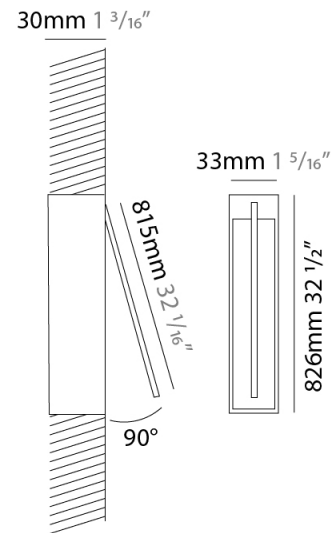

GENERAL

Series: Spillo
 Subseries: Spillo 1 Rod
 Partner: Icone
 Division: Design
 Installation: Surface
 Product Type: Wall Surface
 Mounting Location: Wall
 Light Distribution: Adjustable

PHYSICAL

Shape: Rectangle
 Width (mm): 32
 Width (in): 1 ¼
 Height (mm): 970
 Height (in): 38 ¾
 Extension (mm): 860
 Extension (in): 33 ⅞
 Fixture Finish: WHI / WHC / BLK / BGD
 Fixture Material: Brass

GENERAL

Series: Spillo
 Subseries: Spillo 1 Rod
 Partner: Icone
 Division: Design
 Installation: Recessed
 Product Type: Wall Recessed
 Mounting Location: Wall
 Light Distribution: Adjustable

PHYSICAL

Shape: Rectangle
 Width (mm): 33
 Width (in): 1 ⁵/₁₆
 Height (mm): 826
 Height (in): 32 ¹/₂
 Min. Recessing Depth (mm): 30
 Min. Recessing Depth (in): 1 ³/₁₆
 Fixture Finish: WHI / BLK / CHR / BGD
 Fixture Material: Brass

LED

Color Temperature (°K): 2700 / 3000
 Nominal Lumen (lm): 880
 CRI: >90 CRI
 Lamp Life (hrs): 50000

OPTICAL

Adjustability: Tilt 120°

RATINGS AND CERTIFICATIONS

Certified By: Certified for North American Standards
 IP rating: IP20

Shape: Rectangle
 Width (mm): 50
 Width (in): 1 ¹⁵/₁₆
 Height (mm): 800
 Height (in): 31 ¹/₂
 Fixture Finish: WHI / BLK / CHR / BGD
 Fixture Material: Brass

ELECTRICAL

Lamp Type: LED
 Total Output Wattage (W): 10.56
 Dimming: 0-10V Dimming
 Driver Included: No
 Driver Location: Remote
 Driver Type: Constant Voltage - 120Vac
 Driver Class: Class 2
 Input Voltage (V): 120
 Output Voltage (V): 12
 Upon Request: (Not included, see components) 0-10Vdc dimming / 277Vac