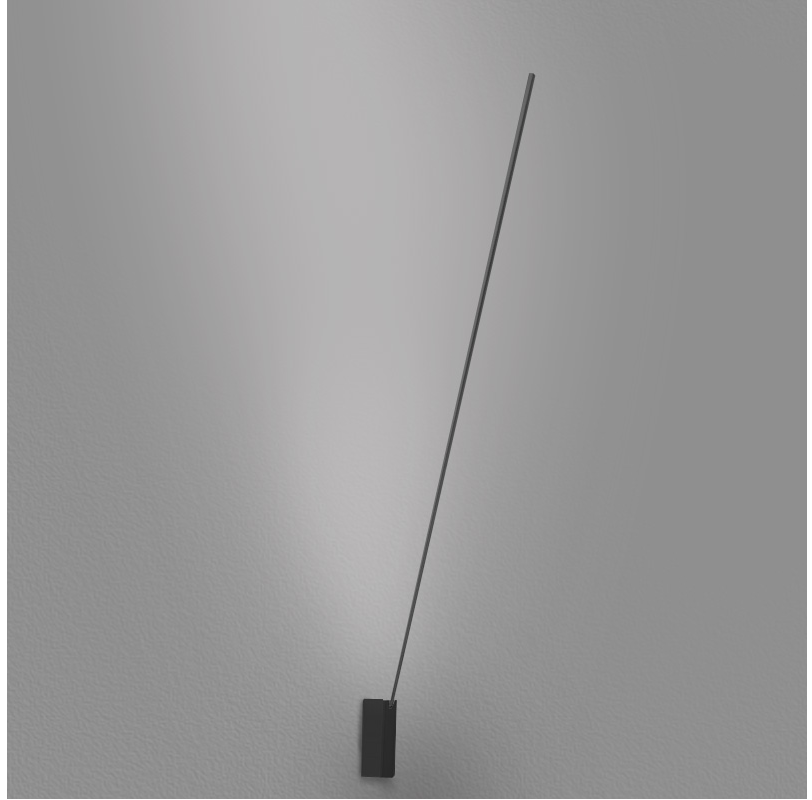

GENERAL

Series: Spillo
 Subseries: Spillo 1 Rod
 Partner: Icone
 Division: Design
 Installation: Surface
 Product Type: Wall Surface
 Mounting Location: Wall
 Light Distribution: Adjustable

PHYSICAL

Shape: Rectangle
 Width (mm): 32
 Width (in): 1 ¼
 Height (mm): 970
 Height (in): 38 ¾
 Extension (mm): 860
 Extension (in): 33 ⅞
 Fixture Finish: WHI / WHC / BLK / BGD
 Fixture Material: Brass

LED

Color Temperature (°K): 2700 / 3000
 Nominal Lumen (lm): 880
 CRI: >90 CRI
 Lamp Life (hrs): 50000

OPTICAL

Adjustability: Tilt 90°

RATINGS AND CERTIFICATIONS

Certified By: Certified for North American Standards
 IP rating: IP20

SPILLO 1 ROD SURFACE

D42037-

PROJECT

TYPE

SPECIFIER

QUANTITY

DATE

D

GENERAL

Series: Spillo
 Subseries: Spillo 1 Rod
 Partner: Icone
 Division: Design
 Installation: Recessed
 Product Type: Wall Recessed
 Mounting Location: Wall
 Light Distribution: Adjustable

PHYSICAL

Shape: Rectangle
 Width (mm): 33
 Width (in): 1 ⁵/₁₆
 Height (mm): 826
 Height (in): 32 ¹/₂
 Min. Recessing Depth (mm): 30
 Min. Recessing Depth (in): 1 ³/₁₆
 Fixture Finish: WHI / BLK / CHR / BGD
 Fixture Material: Brass