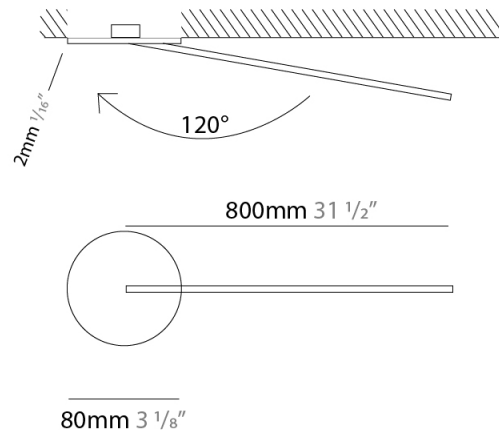

SPILLO 1 ROD RECESSED

D46025- _____ - _____
base number   Color   Finish
                         Temperature   Options

1. To build a product code in our configurator select the specify button on the base model # product page
2. To build a manual product code on this datasheet choose from the options listed below in blue font and add the suffix to the base model #

GENERAL

Series: Spillo
Subseries: Spillo 1 Rod
Partner: Icone
Division: Design
Installation: Recessed
Product Type: Ceiling Recessed
Mounting Location: Ceiling
Light Distribution: Adjustable

PHYSICAL

Shape: Rectangle
Width (mm): 50
Width (in): 1 ¹⁵/₁₆
Height (mm): 800
Height (in): 31 1/2
Fixture Finish: WHI / BLK / CHR / BGD
Fixture Material: Brass

ELECTRICAL

Lamp Type: LED
Total Output Wattage (W): 10.56
Dimming: 0-10V Dimming
Driver Included: No
Driver Location: Remote
Driver Type: Constant Voltage - 120Vac
Driver Class: Class 2
Input Voltage (V): 120
Output Voltage (V): 12
Upon Request: (Not included, see components) 0-10Vdc dimming / 277Vac

LED

Color Temperature (°K): 2700 / 3000
Nominal Lumen (lm): 880
CRI: >90 CRI
Lamp Life (hrs): 50000

OPTICAL

Adjustability: Tilt 120°

RATINGS AND CERTIFICATIONS

Certified By: Certified for North American Standards
IP rating: IP20