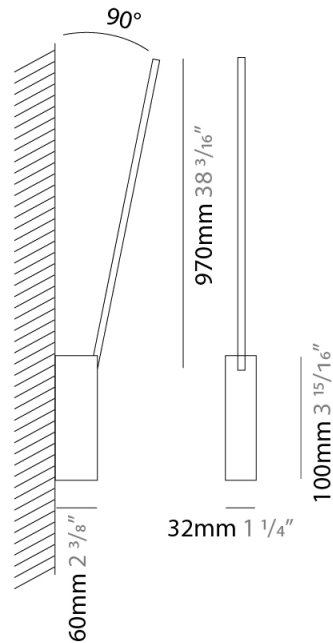

GENERAL

Series: Spillo
 Subseries: Spillo 1 Rod
 Partner: Icone
 Division: Design
 Installation: Surface
 Product Type: Wall Surface
 Mounting Location: Wall
 Light Distribution: Adjustable

PHYSICAL

Shape: Rectangle
 Width (mm): 32
 Width (in): 1 ¼
 Height (mm): 970
 Height (in): 38 ¾
 Extension (mm): 860
 Extension (in): 33 ⅞
 Fixture Finish: WHI / WHC / BLK / BGD
 Fixture Material: Brass

LED

Color Temperature (°K): 2700 / 3000
 Nominal Lumen (lm): 880
 CRI: >90 CRI
 Lamp Life (hrs): 50000

OPTICAL

Adjustability: Tilt 90°

RATINGS AND CERTIFICATIONS

Certified By: Certified for North American Standards
 IP rating: IP20

GENERAL

Series: Spillo
 Subseries: Spillo 1 Rod
 Partner: Icone
 Division: Design
 Installation: Recessed
 Product Type: Wall Recessed
 Mounting Location: Wall
 Light Distribution: Adjustable

PHYSICAL

Shape: Rectangle
 Width (mm): 33
 Width (in): 1 ⁵/₁₆
 Height (mm): 826
 Height (in): 32 ¹/₂
 Min. Recessing Depth (mm): 30
 Min. Recessing Depth (in): 1 ³/₁₆
 Fixture Finish: WHI / BLK / CHR / BGD
 Fixture Material: Brass

Shape: Rectangle
 Width (mm): 50
 Width (in): 1 ¹⁵/₁₆
 Height (mm): 800
 Height (in): 31 ¹/₂
 Fixture Finish: WHI / BLK / CHR / BGD
 Fixture Material: Brass

ELECTRICAL

Lamp Type: LED
 Total Output Wattage (W): 10.56
 Dimming: 0-10V Dimming
 Driver Included: No
 Driver Location: Remote
 Driver Type: Constant Voltage - 120Vac
 Driver Class: Class 2
 Input Voltage (V): 120
 Output Voltage (V): 12
 Upon Request: (Not included, see components) 0-10Vdc dimming / 277Vac